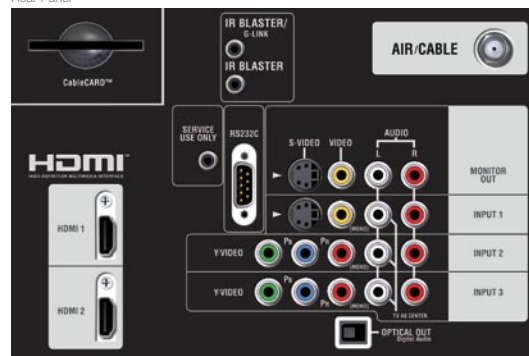

² HDMI inputs are compatible with DVI-HDTV (HDCP) signals when combined with an adapter cable. Adapter cable is not included.

All specifications, features and dimensions are subject to change without notice. Refer to www.hitachi.us/tv for updates or more information.

Rear Panel *

Metallic Finish Multi-Function Remote w/ Glow Keys CLU-4372A
Simple Remote CLU-123S

Front Panel *

* Input panels shown for illustration purposes only. Actual input placement may vary.

Inputs/Outputs