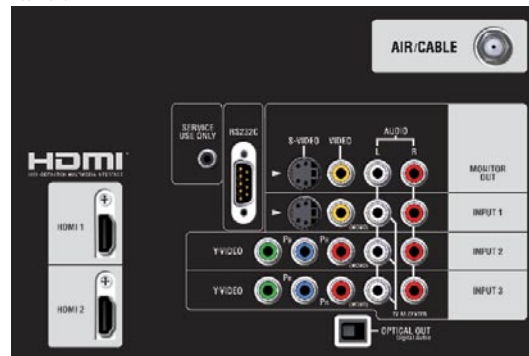

Specifications

- Resolution: 1280 (H) x 1080 (V) x3
- FCC Rating: Class B for Consumer Use
- Monitor Weight: 134.7 lbs.

Optional Accessories

- Manual Swivel Tabletop Stand
 - Model #: STM0755
 - UPC #: 50585 19381 9
 - Boxed Shipping Dimensions
 - W: 30 1/4" H: 19" D: 5 1/4" lbs.: 28.2

Ordering Information

- Television
 - UPC #: 50585 19300 0
 - Boxed Shipping Dimensions
 - W: 62 1/2" H: 42 1/4" D: 15 1/2" lbs.: 157.1

Warranty

- 1-Year Parts and Labor Warranty
- In-Home Service

¹ HDMI inputs are compatible with DVI-HDTV (HDCP) signals when combined with an adapter cable. Adapter cable is not included.

Screen size is measured diagonally on 16x9 display.

© 2007 Hitachi Ltd. All trademarks are the property of their respective owners.

Rear Panel *

Multi-Function Remote
CLU-4371A

Front Panel *

* Input panels shown for illustration purposes only. Actual input placement may vary.