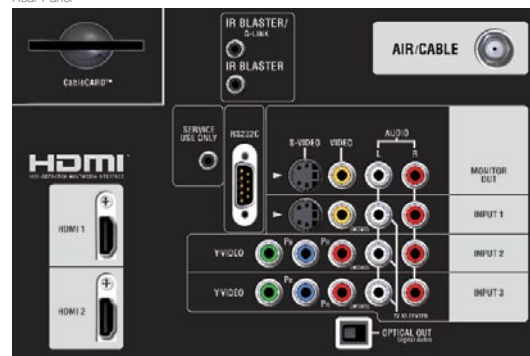

- TV Guide On Screen® IPG
- 3 HDMI SimplayHD™ 1080p Compatible Inputs² (1 Front)
- 2 Wideband Component Video Inputs
- Power Swivel Tabletop Stand
- Day Dynamic/Day and Night Memory by Input with Timer
- Multi-Function Remote Control with Glow Keys
- Front Panel Menu Controls
- 3-Language On-Screen Display
- Parental Locks (Downloadable V-Chip)
- Closed Caption Decoder
- On/Sleep Timers
- Adjustable Audio Delay
- Auto Link Input Sensor
- IR Pass-through
- Discrete IR Codes
- Multiple Picture Orbiting Options
- SD™ Card Photo Viewer
 - Slideshow and Rotate Functions

Screen size is measured diagonally on 16x9 display.

© 2007 Hitachi Ltd. All trademarks are the property of their respective owners.

Rear Panel *

Multi-Function Remote w/ Glow Keys
CLU-4374A

Front Panel *

* Input panels shown for illustration purposes only. Actual input placement may vary.