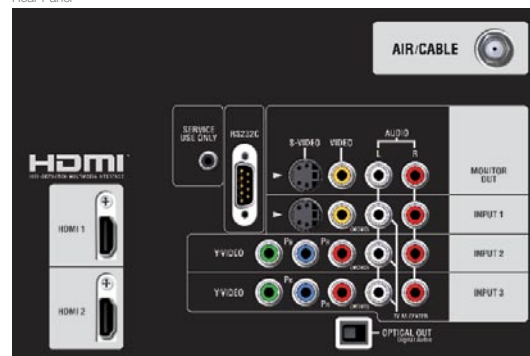

- 3 HDMI SimplayHD™ 1080p Compatible Inputs¹ (1 Front)
- 2 Wideband Component Video Inputs
- Power Swivel Tabletop Stand
- Day Dynamic/Day and Night Memory by Input with Timer
- Multi-Function Remote Control with Glow Keys
- Front Panel Menu Controls
- 3-Language On-Screen Display
- Parental Locks (Downloadable V-Chip)
- Closed Caption Decoder
- On/Sleep Timers
- Auto Link Input Sensor
- Discrete IR Codes
- Multiple Picture Orbiting Options
- SD™ Card Photo Viewer
 - Slideshow and Rotate Functions

Warranty

- 1-Year Parts and Labor Warranty
- In-Home Service

¹ HDMI inputs are compatible with DVI-HDTV (HDCP) signals when combined with an adapter cable. Adapter cable is not included.

All specifications, features and dimensions are subject to change without notice. Refer to www.hitachi.us/tv for updates or more information.

Rear Panel *

Multi-Function Remote w/ Glow Keys
CLU-4374A

Front Panel *

* Input panels shown for illustration purposes only. Actual input placement may vary.

Inputs/Outputs

- (3) HDMI SimplayHD™ 1080p Compatible Inputs (2 Rear/1 Front)
- (2) Wideband Component Video Inputs
- (4) AV Inputs (3 Rear/1 Front)
- (1) S-Video Input
- (1) RF/Antenna Input
- (1) SD™ Card Input
- (1) AV Monitor Output (Fixed/Variable Audio)
- (1) S-Video Monitor Output
- (1) Optical Digital Audio Output
- (1) RS232 - Control Port
- (1) MMC Card Slot (Service Upgrade only)