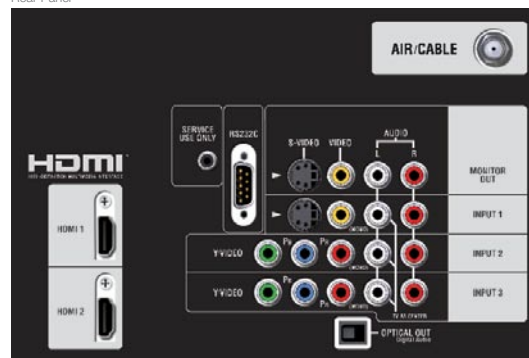

- 3 HDMI SimplayHD™ 1080p Compatible Inputs¹ (1 Front)
- 2 Wideband Component Video Inputs
- Power Swivel Tabletop Stand
- Day Dynamic/Day and Night Memory by Input with Timer
- Multi-Function Remote Control
- Front Panel Menu Controls
- 3-Language On-Screen Display
- Parental Locks (Downloadable V-Chip)
- Closed Caption Decoder
- On/Sleep Timers
- Auto Link Input Sensor
- Discrete IR Codes
- Multiple Picture Orbiting Options

Warranty

- 1-Year Parts and Labor Warranty In-Home Service

¹ HDMI inputs are compatible with DVI-HDTV (HDCP) signals when combined with an adapter cable. Adapter cable is not included.

All specifications, features and dimensions are subject to change without notice. Refer to www.hitachi.us/tv for updates or more information.

Rear Panel *

Multi-Function Remote
CLU-4373A

Inputs/Outputs

- (3) HDMI SimplayHD™ 1080p Compatible Inputs (2 Rear/1 Front)
- (2) Wideband Component Video Inputs
- (4) AV Inputs (3 Rear/1 Front)
- (1) S-Video Input
- (1) RF/Antenna Input
- (1) AV Monitor Output (Fixed/Variable Audio)
- (1) S-Video Monitor Output
- (1) Optical Digital Audio Output
- (1) RS232 - Control Port
- (1) MMC Card Slot (Service Upgrade only)