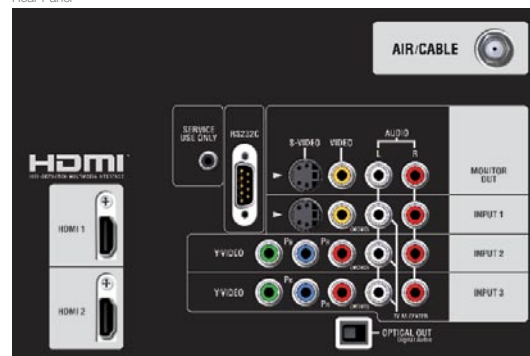

Warranty

- 1-Year Parts and Labor Warranty
- In-Home Service

¹ HDMI inputs are compatible with DVI-HDTV (HDCP) signals when combined with an adapter cable. Adapter cable is not included.

All specifications, features and dimensions are subject to change without notice. Refer to www.hitachi.us/tv for updates or more information.

Rear Panel *

Multi-Function Remote w/ Glow Keys
CLU-4374A

Inputs/Outputs

- (3) HDMI SimplayHD™ 1080p Compatible Inputs (2 Rear/1 Front)
- (2) Wideband Component Video Inputs
- (4) AV Inputs (3 Rear/1 Front)
 - (1) S-Video Input
 - (1) RF/Antenna Input
 - (1) SD™ Card Input
- (1) AV Monitor Output (Fixed/Variable Audio)
- (1) S-Video Monitor Output
- (1) Optical Digital Audio Output
- (1) RS232 - Control Port
- (1) MMC Card Slot (Service Upgrade only)