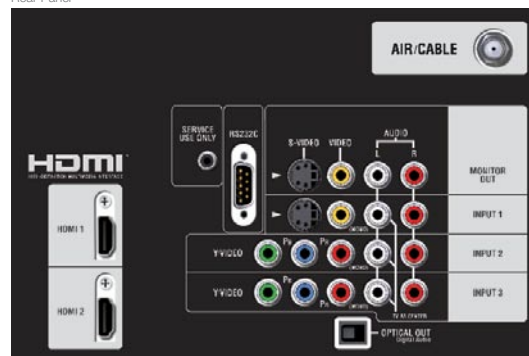

- 3 HDMI SimplayHD™ 1080p Compatible Inputs¹ (1 Front)
- 2 Wideband Component Video Inputs
- Power Swivel Tabletop Stand
- Day Dynamic/Day and Night Memory by Input with Timer
- Multi-Function Remote Control
- Front Panel Menu Controls
- 3-Language On-Screen Display
- Parental Locks (Downloadable V-Chip)
- Closed Caption Decoder
- On/Sleep Timers
- Auto Link Input Sensor
- Discrete IR Codes
- Multiple Picture Orbiting Options

Rear Panel *

Multi-Function Remote
CLU-4373A

Front Panel *

* Input panels shown for illustration purposes only. Actual input placement may vary.

Inputs/Outputs

- (3) HDMI SimplayHD™ 1080p Compatible Inputs (2 Rear/1 Front)
- (2) Wideband Component Video Inputs
- (4) AV Inputs (3 Rear/1 Front)
- (1) S-Video Input
- (1) RF/Antenna Input
- (1) AV Monitor Output (Fixed/Variable Audio)
- (1) S-Video Monitor Output
- (1) Optical Digital Audio Output
- (1) RS232 - Control Port
- (1) MMC Card Slot (Service Upgrade only)